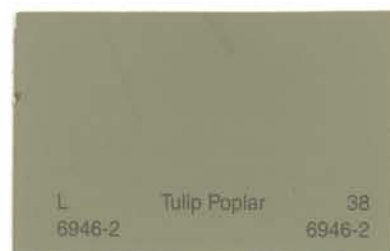

DOOR/SHUTTER COLORS