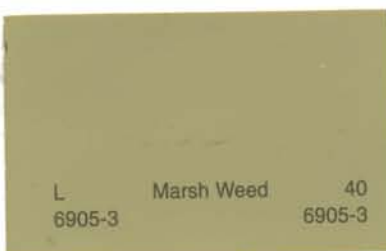

DOOR/SHUTTER COLORS