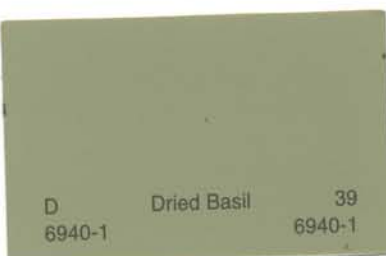

DOOR/SHUTTER COLORS